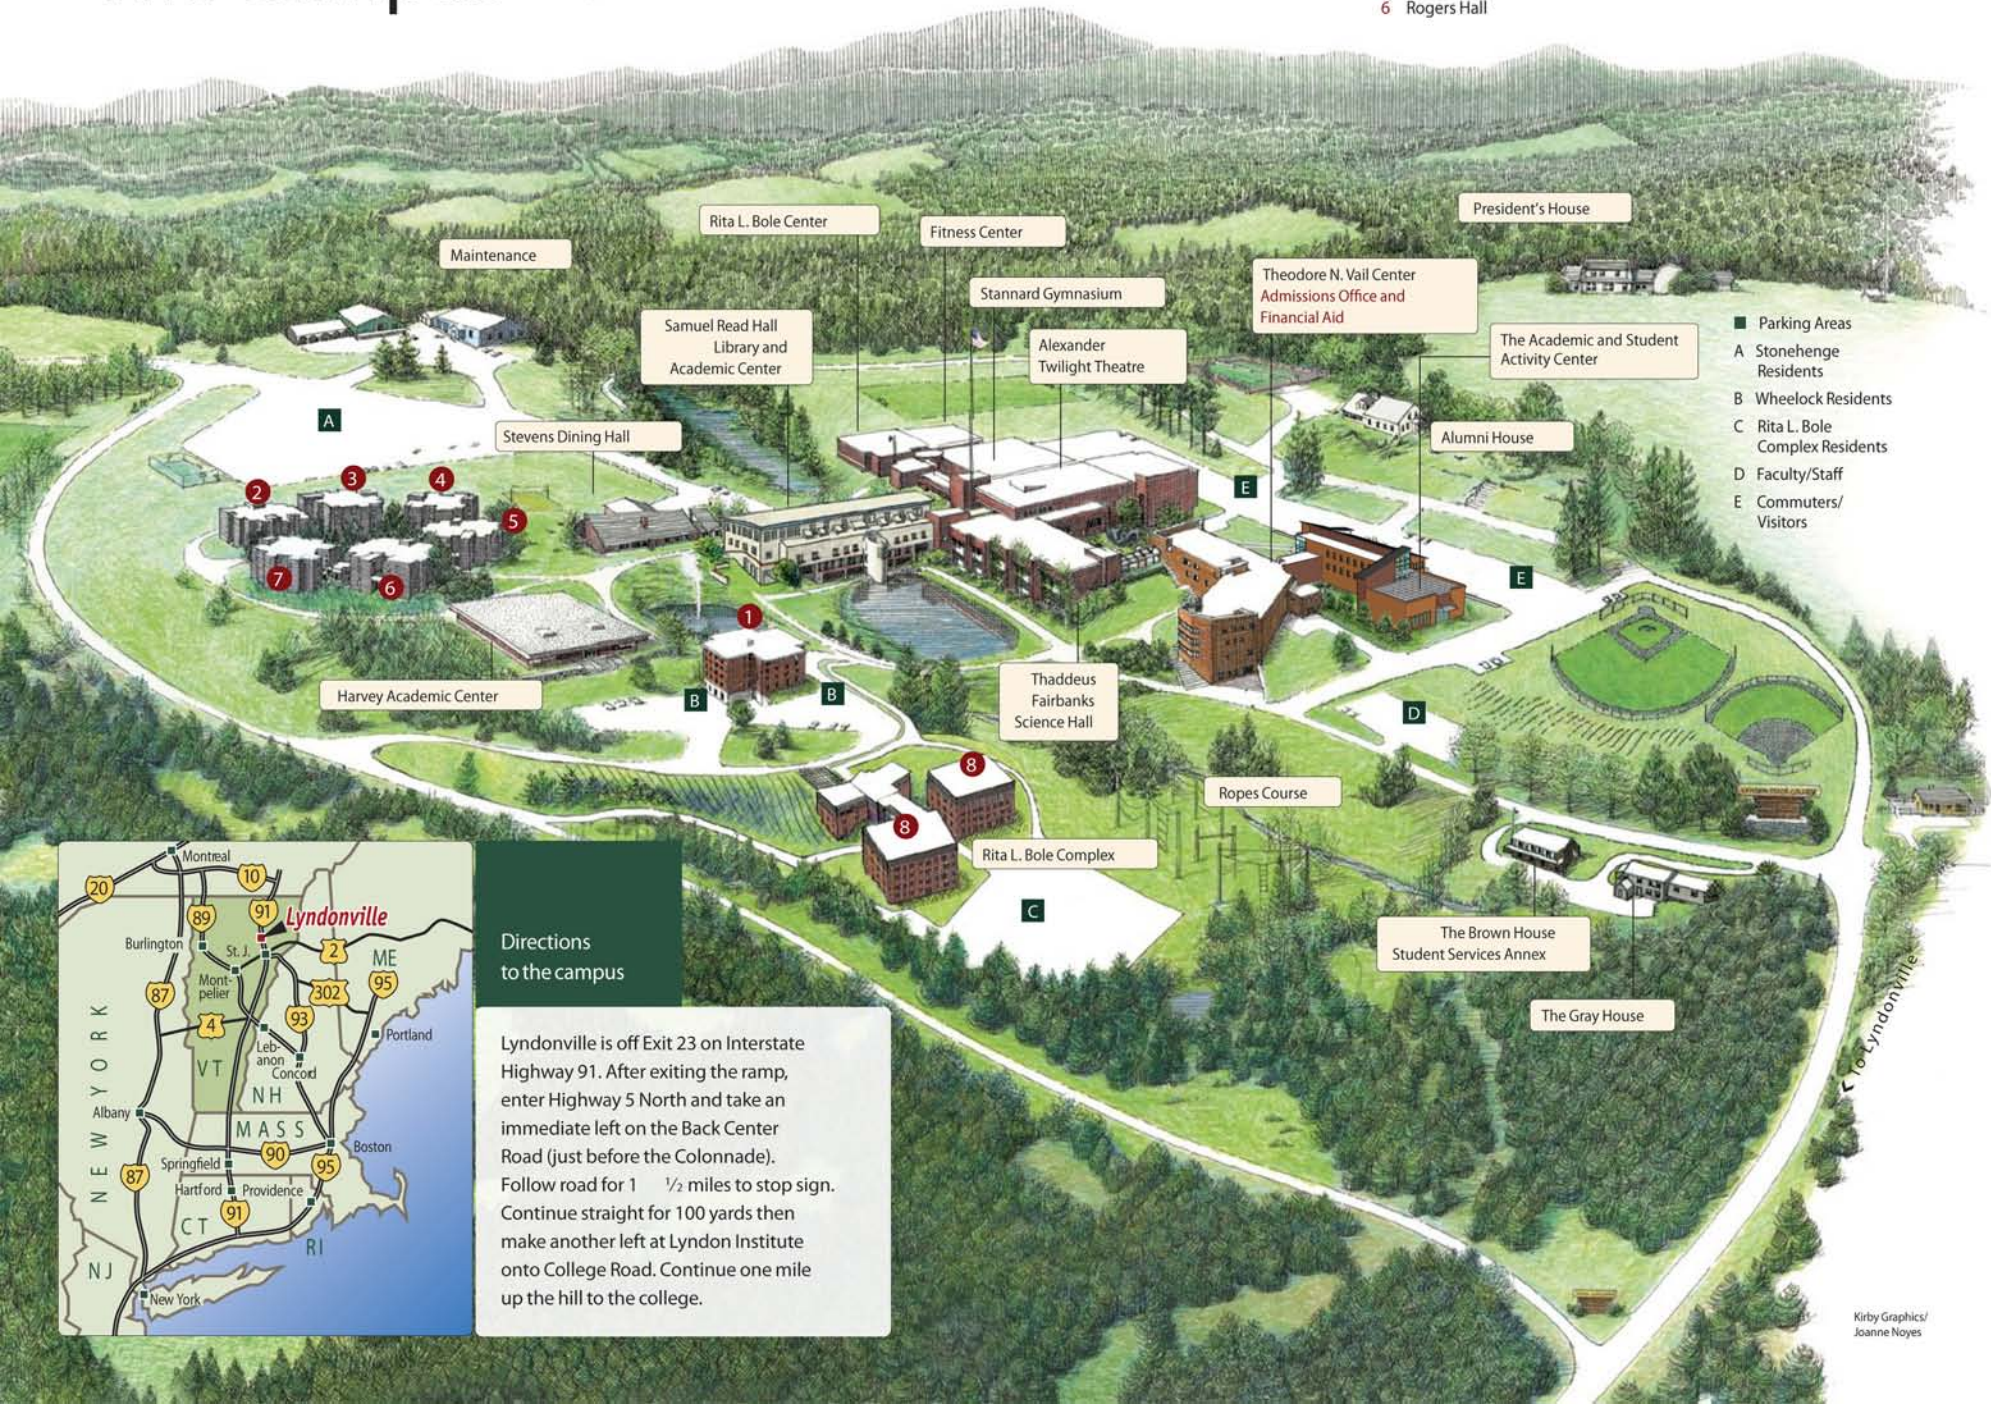

# The Campus

- Residence Halls
- 1 Wheelock Hall
- 2 Crevecoeur Hall
- 3 Whitelaw Hall
- 4 Arnold Hall
- 5 Bayley Hall
- 6 Rogers Hall
- 7 Poland Hall
- 8 Rita L. Bole Complex

- Parking Areas
- A Stonehenge Residents
- B Wheelock Residents
- C Rita L. Bole Complex Residents
- D Faculty/Staff
- E Commuters/Visitors

## Directions to the campus

Lyndonville is off Exit 23 on Interstate Highway 91. After exiting the ramp, enter Highway 5 North and take an immediate left on the Back Center Road (just before the Colonnade). Follow road for 1 1/2 miles to stop sign. Continue straight for 100 yards then make another left at Lyndon Institute onto College Road. Continue one mile up the hill to the college.