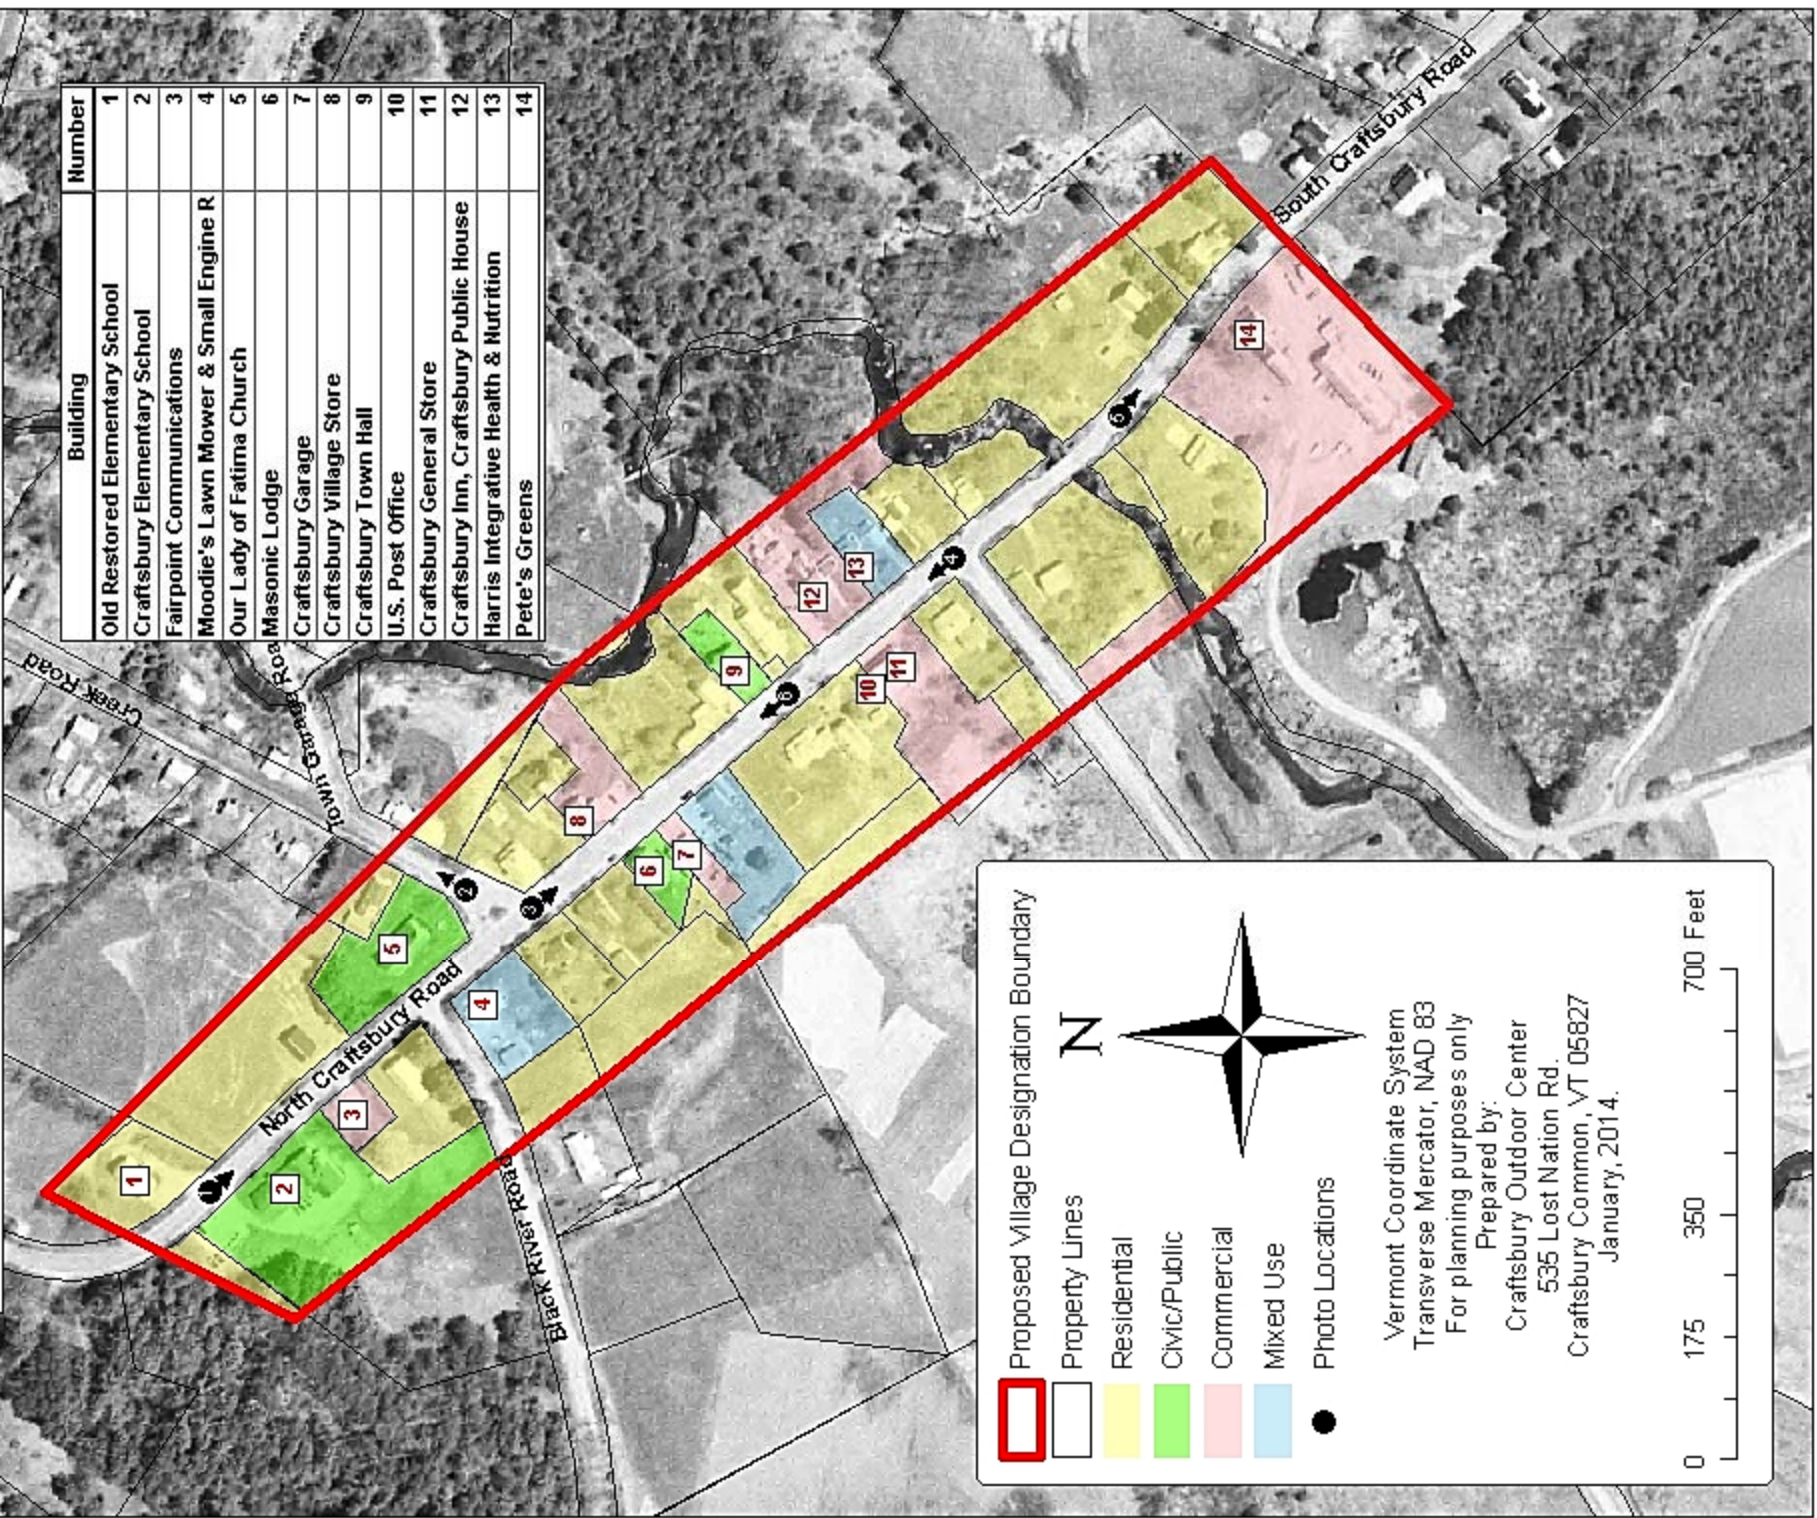

Craftsbury Village Existing Village Center Designation

Building	Number
Old Restored Elementary School	1
Craftsbury Elementary School	2
Fairpoint Communications	3
Moodie's Lawn Mower & Small Engine R	4
Our Lady of Fatima Church	5
Masonic Lodge	6
Craftsbury Garage	7
Craftsbury Village Store	8
Craftsbury Town Hall	9
U.S. Post Office	10
Craftsbury General Store	11
Craftsbury Inn, Craftsbury Public House	12
Harris Integrative Health & Nutrition	13
Pete's Greens	14

Proposed Village Designation Boundary
 Property Lines
 Residential
 Civic/Public
 Commercial
 Mixed Use
 Photo Locations

Vermont Coordinate System
 Transverse Mercator, NAD 83
 For planning purposes only
 Prepared by:
 Craftsbury Outdoor Center
 535 Lost Nation Rd.
 Craftsbury Common, VT 05827
 January, 2014.