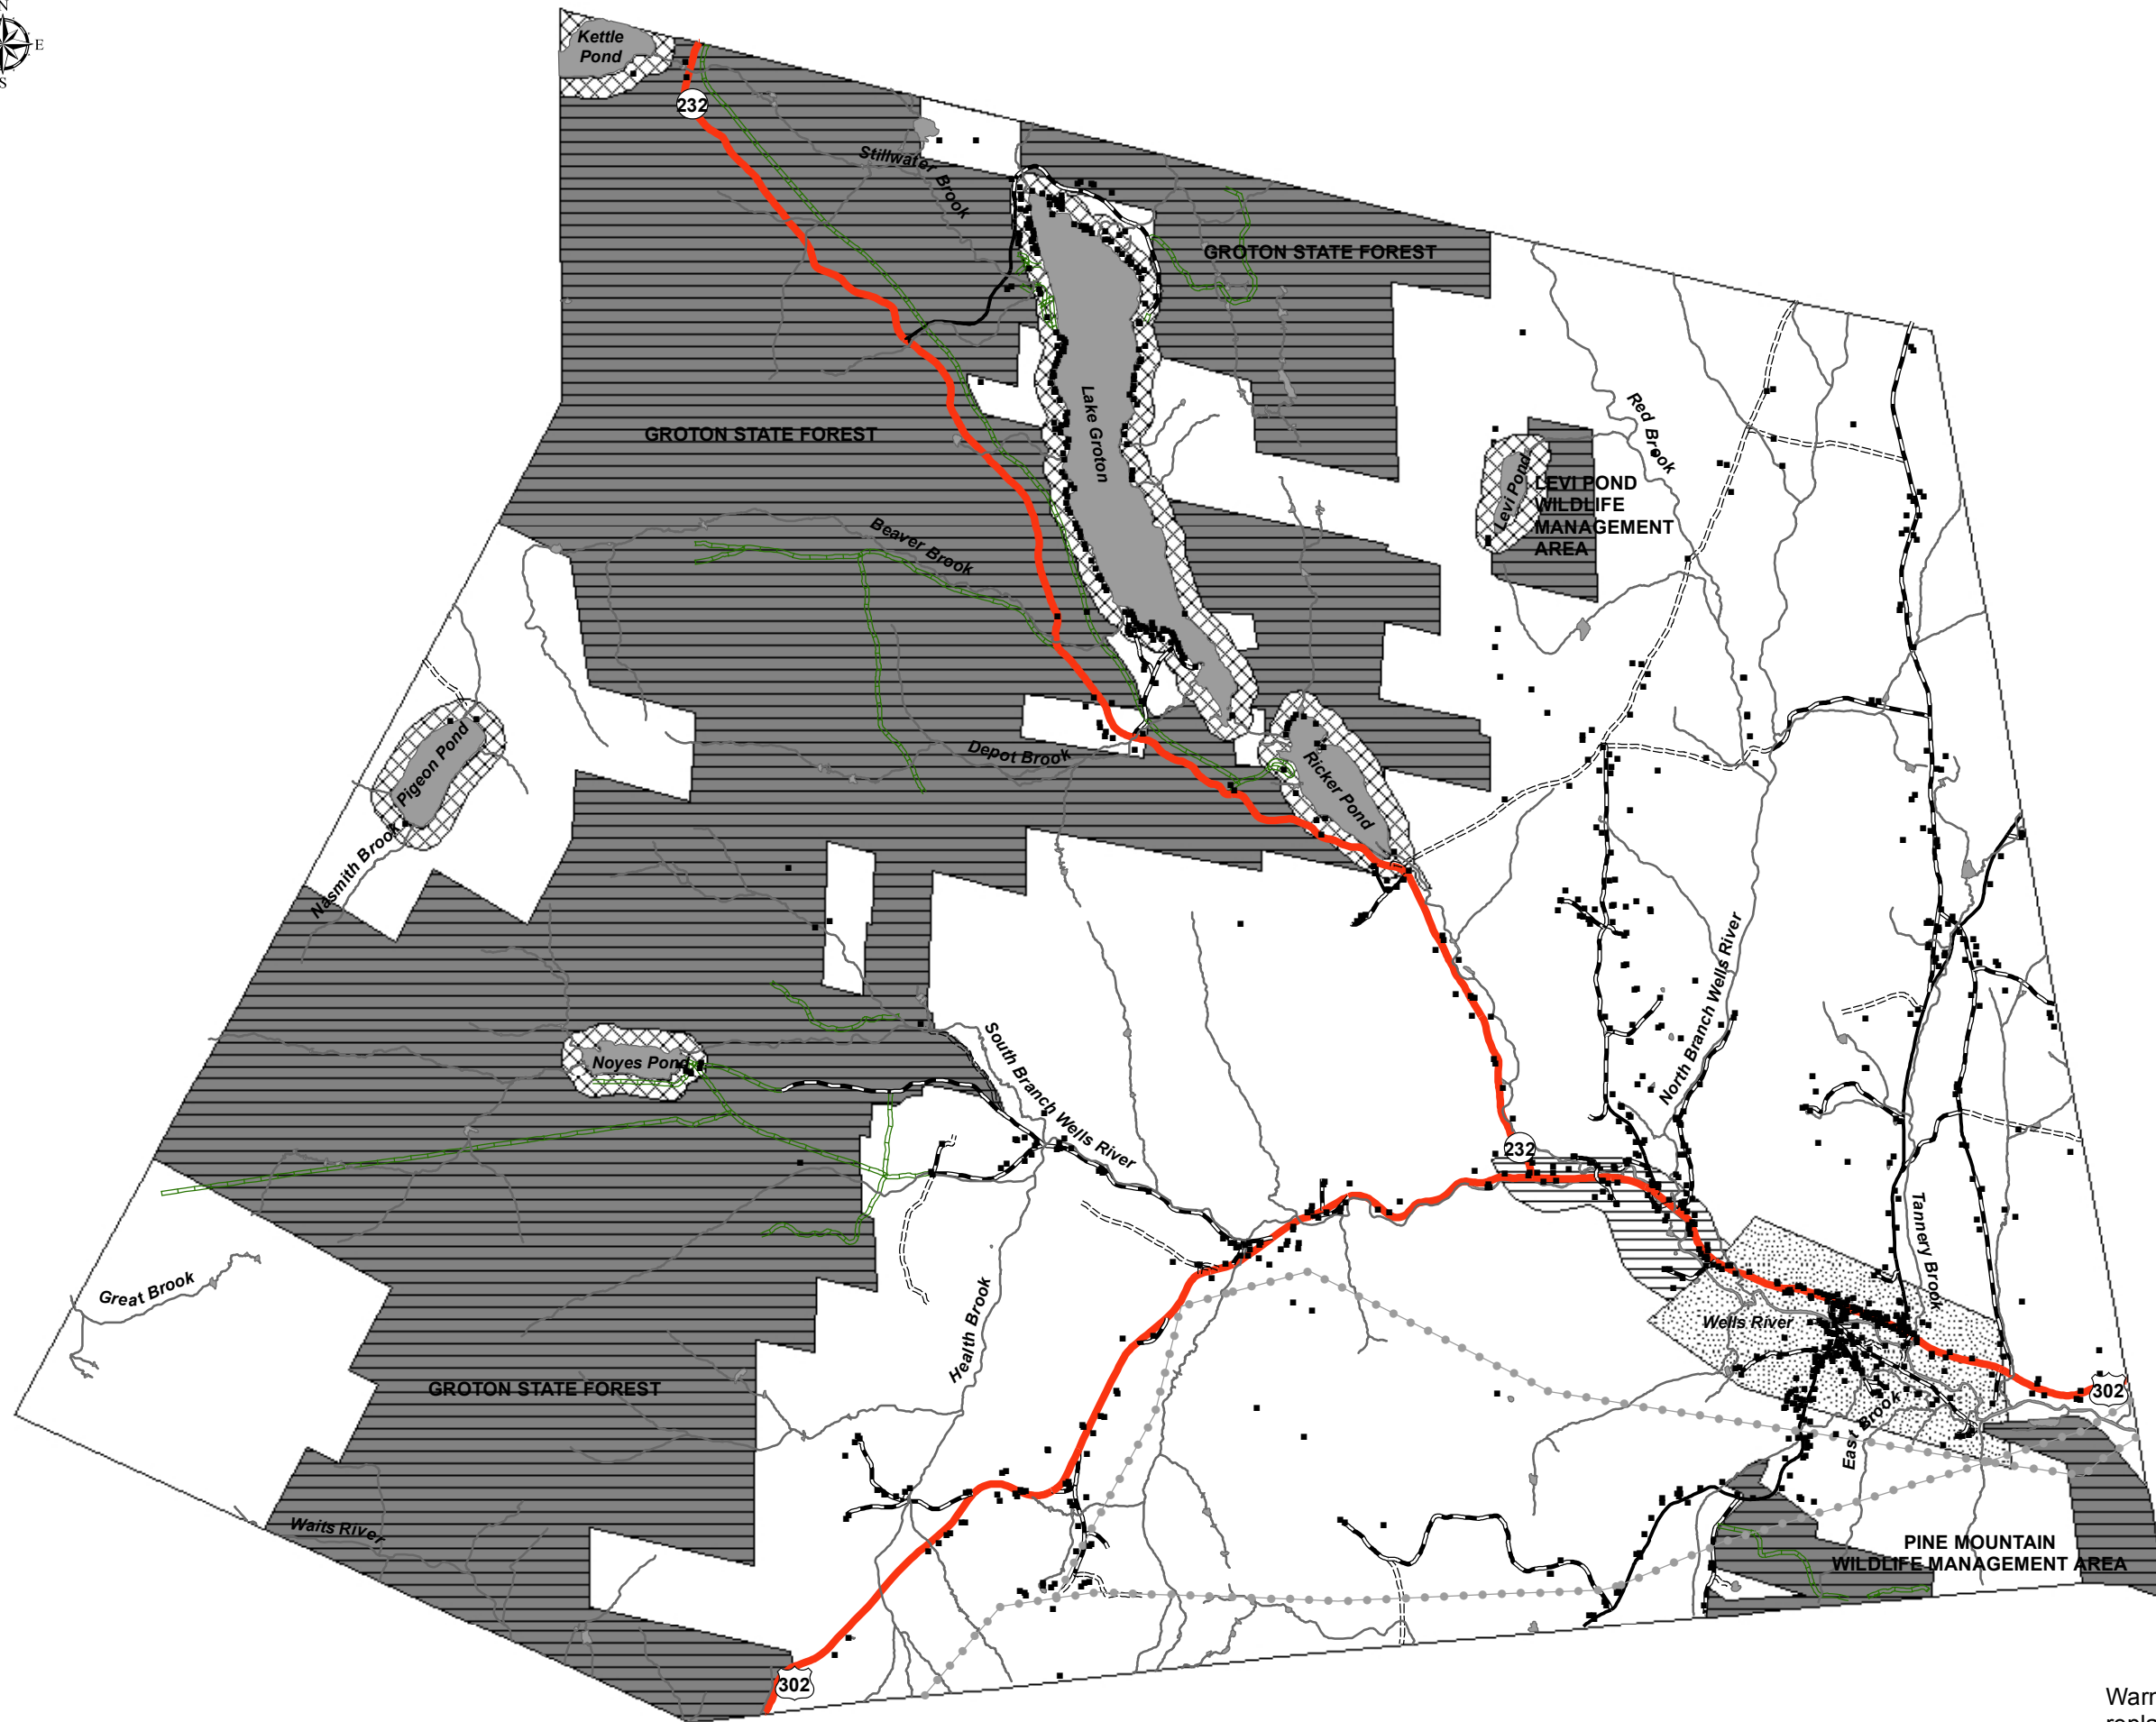

# Town of Groton Zoning District Map

April 23, 2012

- Building Location
  - Major Electric Transmission Line
  - +— Railroad
  - Streams
  - US & State Highway
  - State Forest Highway
  - Paved Town Road
  - Unpaved Town Road
  - ==== Class 4 Town Road
  - Legal Trail
  - Lakes & Ponds
- Zoning Districts**
- ▨ Village
  - ▨ Commercial/Industrial
  - ▨ Rural Residential
  - ▨ Shoreland
  - ▨ Conservation

Warning- This Data is for planning purposes only and does not replace a survey and/or engineering study. Because this map is developed from various scale sources, there may be some discrepancies between data layers.