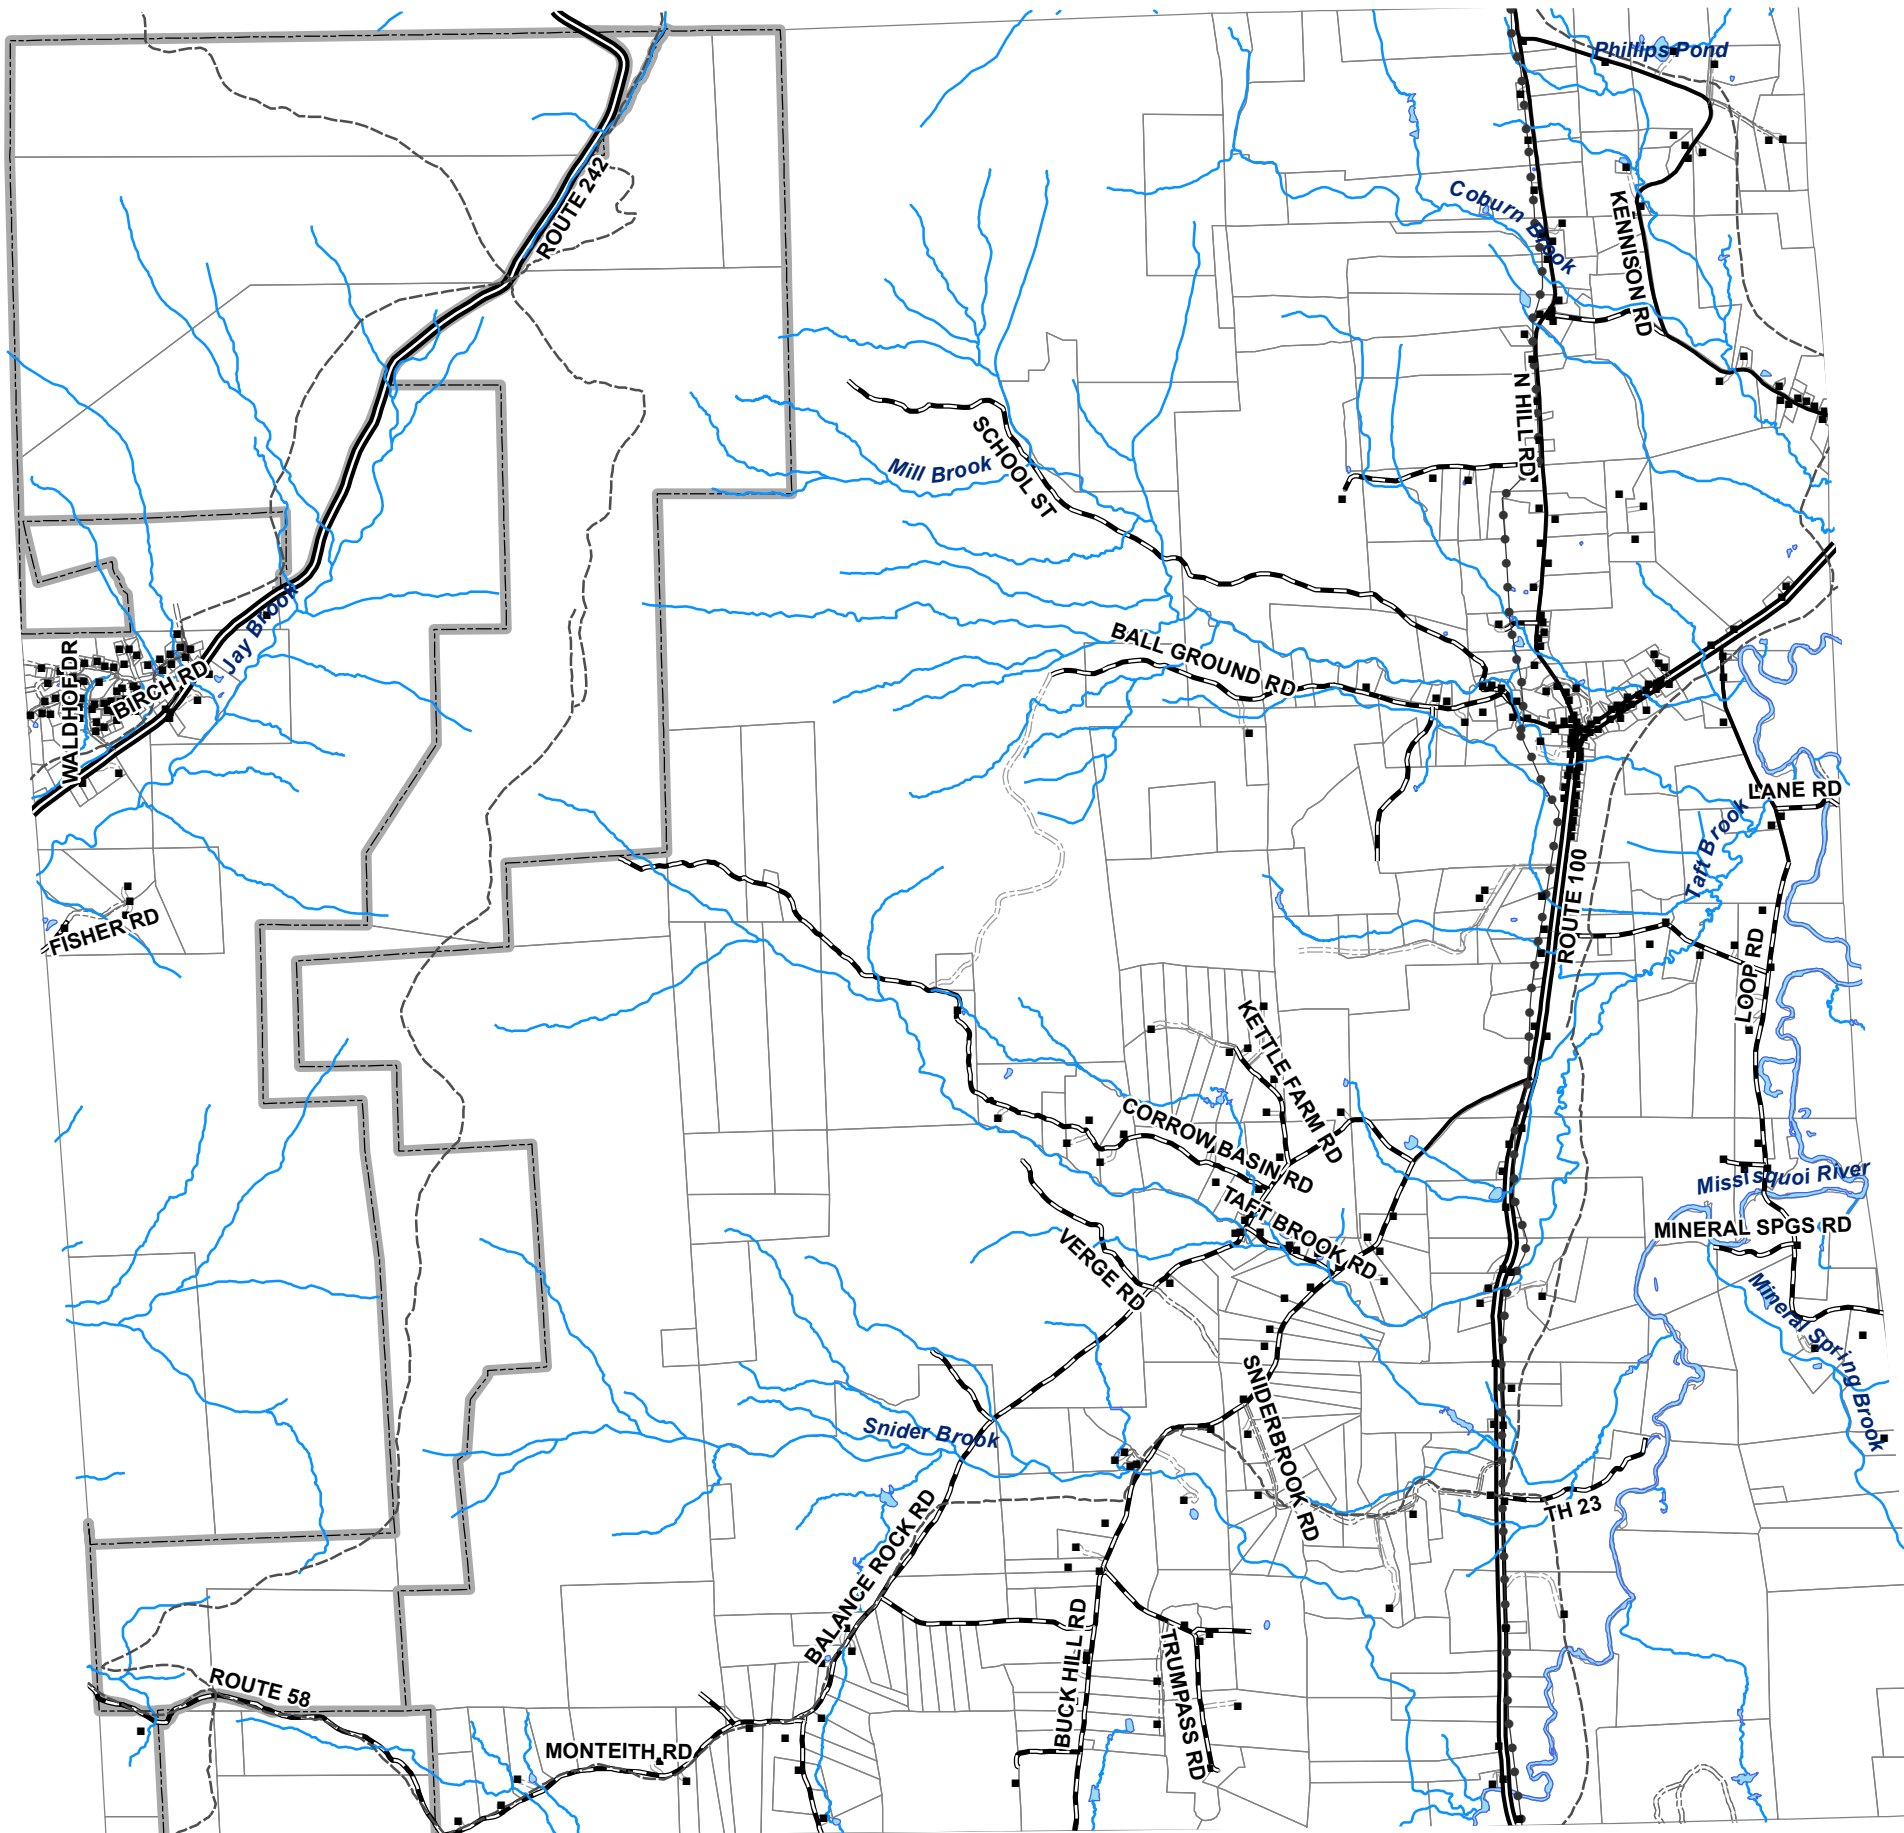

Town of Westfield Base Map

- Buildings
- == US & State Highway
- Paved Town Road
- - - Unpaved Town Road
- ⋯ Private Roads
- - - Trails
- Major Electric Transmission Line
- Streams
- Lakes, Ponds & Rivers
- ▭ State Lands
- ▭ Parcel Boundaries

Warning- This Data is for planning purposes only and does not replace a survey and/or engineering study. Because this map is developed from various scale sources, there may be some discrepancies between data layers.